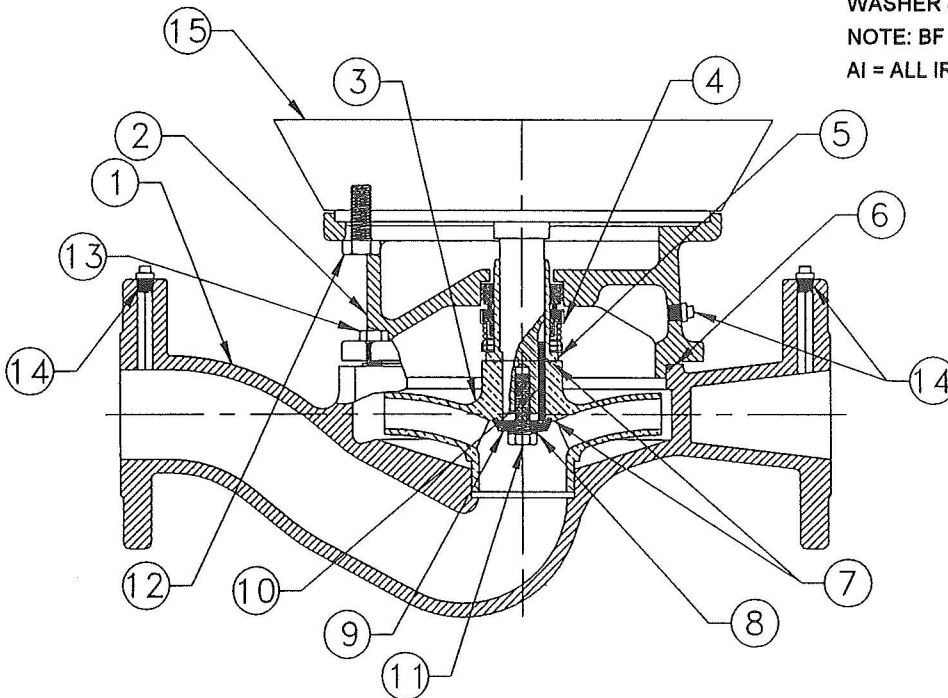

Contact your sales rep to order parts. If you do not know who your sales rep is contact the factory for help in locating your local sales rep.

ITEM	PART #	DESCRIPTION
15	S-3142RE	MTR-1HP 1PH-TEFC-143JM
15	S-3143RE	MTR-1-1/2HP 1PH-TEFC-145JM
15	S-3144RE	MTR-2HP 1PH-TEFC-182JM
15	S-3149RE	MTR-1HP 3PH-TEFC-143JM
15	S-3150RE	MTR-1-1/2HP 3PH-TEFC-145JM
15	S-3151RE	MTR-2HP 3PH-TEFC-145JM
MOTORS (3450 RPM)		
15	S-3183R	MTR-3HP 3PH-ODP-145JM
15	S-3184R	MTR-5HP 3PH-ODP-182JM
15	S-3185R	MTR-7-1/2HP 3PH-ODP-184JM
15	S-3186R	MTR-10HP 3PH-ODP-213JM
15	S-3187R	MTR-15HP 3PH-ODP-215JM
15	S-3188R	MTR-20HP 3PH-ODP-254JM
15	S-3183RE	MTR-3HP 3PH-TEFC-182JM
15	S-3184RE	MTR-5HP 3PH-TEFC-182JM
15	S-3185RE	MTR-7-1/2HP 3PH-TEFC-184JM
15	S-3186RE	MTR-10HP 3PH-TEFC-213JM
15	S-3187RE	MTR-15HP 3PH-TEFC-215JM
15	S-3188RE	MTR-20HP 3PH-TEFC-254JM

SEAL KITS FOR RP06, RP07, & RP09			
MOTOR FRAME	SEAL MATERIAL	PUMP TYPE	PART NUMBER
143/215	BUNA N	BF	ML11775
143/215	EPT	BF	ML11776
143/215	VITON	BF	ML11777
143/215	BUNA N	AB	ML11778
143/215	EPT	AB	ML11779
143/215	VITON	AB	ML11780
143/215	BUNA N	AI	ML11781
143/215	EPT	AI	ML11782
143/215	VITON	AI	ML11783
254/326	BUNA N	BF	ML11784
254/326	EPT	BF	ML11785
254/326	VITON	BF	ML11786
254/326	BUNA N	AB	ML11787
254/326	EPT	AB	ML11788
254/326	VITON	AB	ML11789
254/326	BUNA N	AI	ML11790
254/326	EPT	AI	ML11791
254/326	VITON	AI	ML11792

SEAL KIT INCLUDES; SEAL, SLEEVE, CASE O-RING, IMPELLER O-RING, SEALING WASHER, IMPELLER WASHER & CAP SCREW

NOTE: BF = BRONZE FITTED, AB = ALL BRONZE, AI = ALL IRON

3695 44th Street SE Grand Rapids, MI 49512 - (P) 616-971-3420 (F) 616-971-3421 - www.mepcollc.com